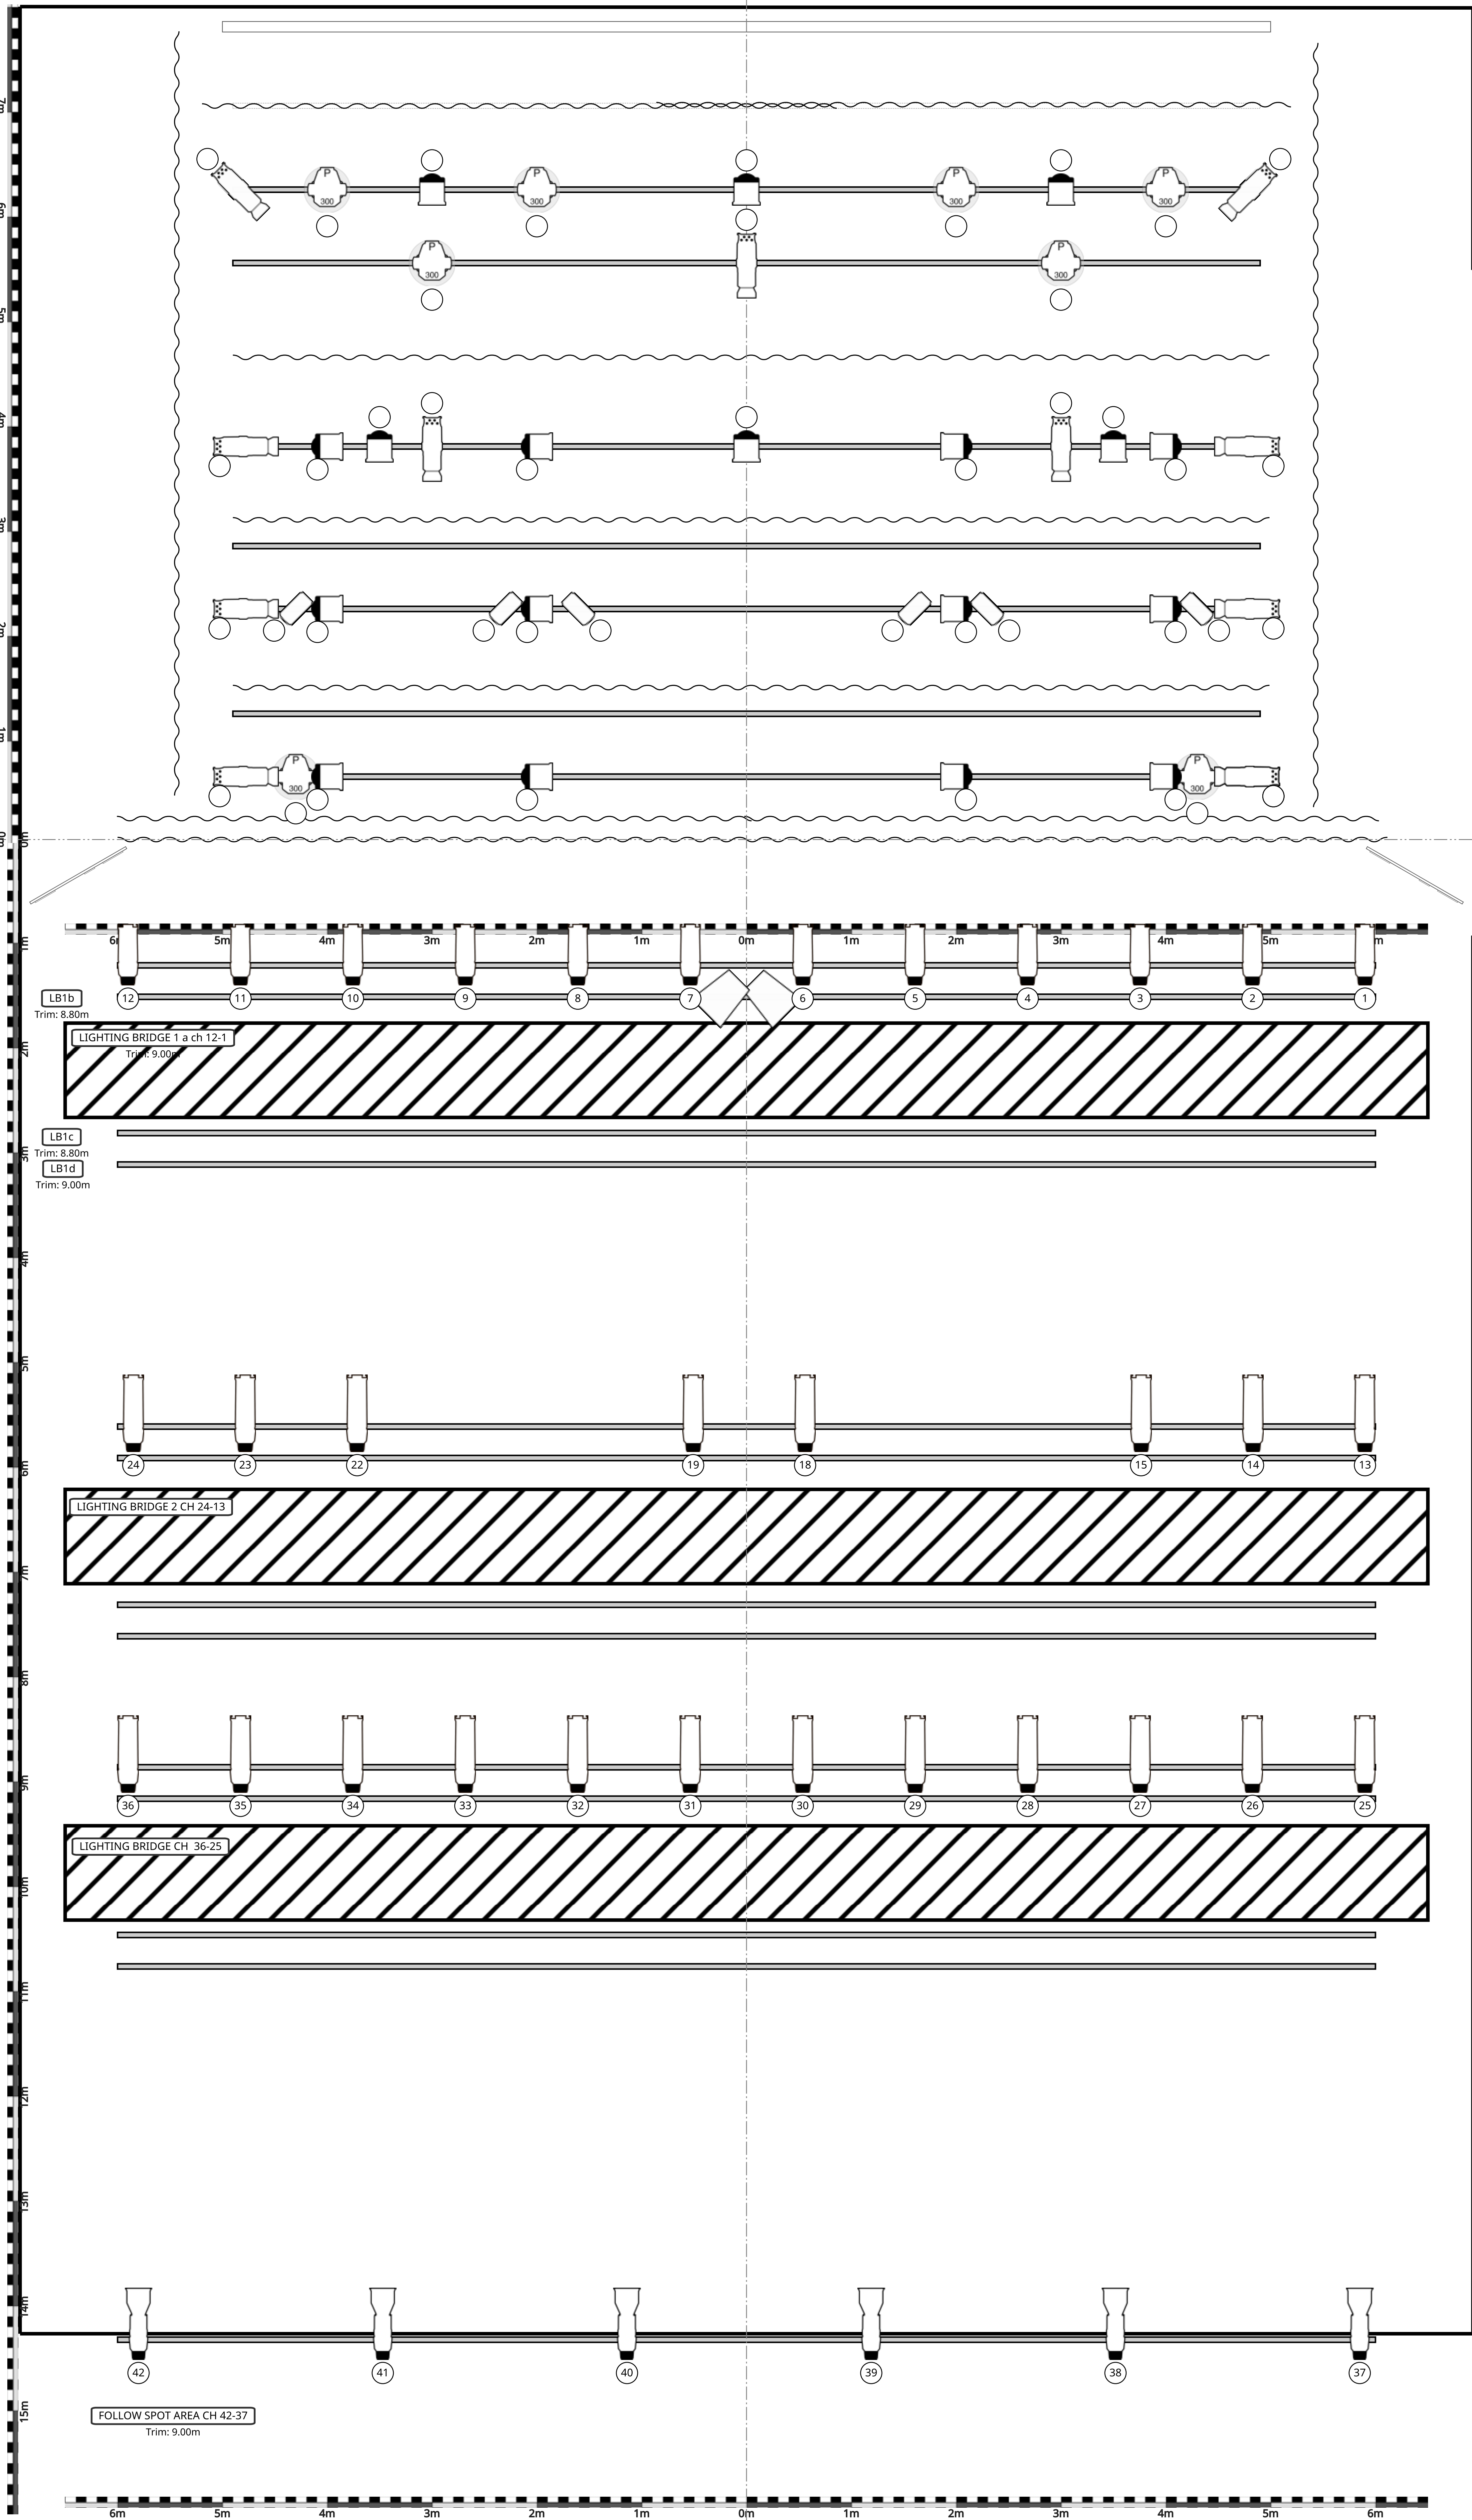

Lineset Schedule		
14	M21 CYC	7.75m
13	M20 TABS	7.00m
12	M18 LX4 ch 128-139 (144)	6.20m
11	M16 AVAILABLE	5.50m
10	M14 BORDER	4.60m
9	M12 LX3 ch 116-127	3.75m
8	M10 BORDER	3.05m
7	W8 AVAILABLE	2.80m
6	M8 LX 2 ch 104-115	2.20m
5	M6 Cinema Screen	1.45m
4	W4 BORDER	1.20m
3	M4 LX1 ch 91-103	0.60m
2	W2 TABS	0.20m
1	M11 BORDER	0.00m

SYMBOL KEY	
	Selecon Rama 1k 500w
	Mac-ERA 300 Profile 250w

SWL
MOTOR DRIVEN BARS
400KG

WINCH DRIVEN BARS
240KG

ALL OVERHEAD BARS ARE
10 METERS LONG

BARS ARE FULLY OUT AT 10M

SCALE: 1/25 DATE: AUG 2020	REVISION: DRAWN BY: MATT NEVANS	DRAWING No. 1 of 4
MAIN AUDITORIUM FULL LX