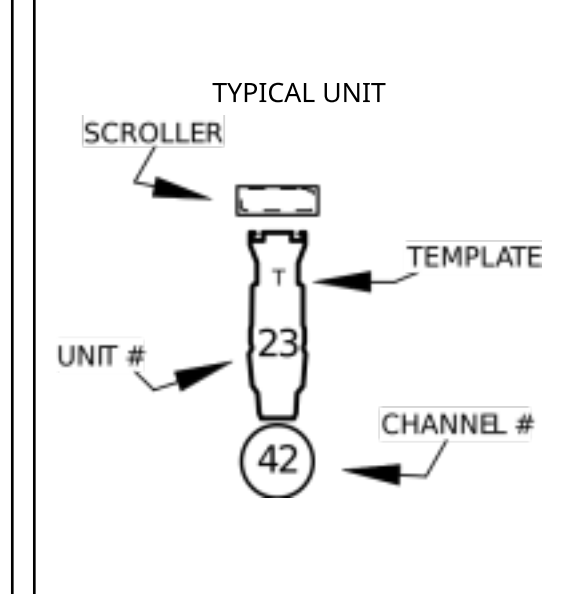

SCALE: 1/25 DATE: AUG 2020	REVISION: DRAWN BY: MATT NEVANS	DRAWING No. 1 of 4
MAIN AUDITORIUM FULL LX