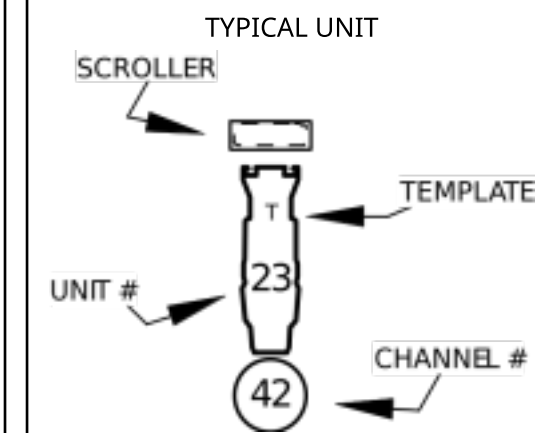

SYMBOL KEY

SCALE: 1:25
 EXCEPT WHERE NOTED
 DATE: ISSUE DATE
 REVISION:
 DRAWN BY: Matt Nevans

DRAWING No.
2
 of 4

STUDIO THEATRE SECTION